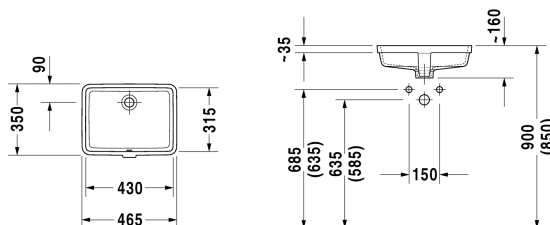

**Vero Vanity basin # 0330430000**

| &lt; 430 mm &gt; |

Vanity basin	Dimension	Weight	Order number
undercounter basin, with overflow, without tap platform, 430 mm			
<b>Colors</b>			
00 White Alpin			
<b>Variant</b>			
☒	430 x 315 mm	8.200 kilogram	0330430000
<b>Infobox</b>			
<p>* When using this siphon please observe outlet height from upper surface of finished floor to centre of outlet in accordance with the technical specification sheet, Measurements of undercounter models represent interior measurements</p>			
<p>Sanitary ceramics with the special WonderGliss surface finish will remain clean and attractive-looking for a long time to come. When ordering WonderGliss please add a "1" as eleventh digit to the model number.</p>			
<b>Accessory for ceramics</b>			
Push-open waste for washbasins with overflow		0.400 kilogram	005052
Fixing for stone countertops, (with the exception of # 046651)		0.200 kilogram	005028
<b>Accessory</b>			
Design Siphon		1.500 kilogram	005036

All drawings contain the necessary measurements which are subject to standard tolerances. They are stated in mm and are non-binding. Exact measurements, in particular for customised installation scenarios, can only be taken from the finished piece.